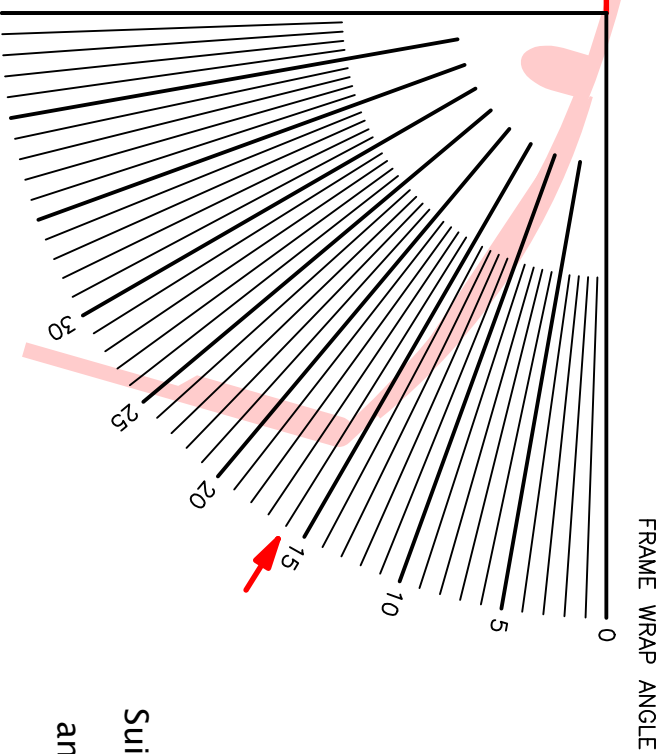

PLASTIC: \$ 45
POLY: \$ 55
1.67 INDEX: \$ 80
BLU TECH: (MID INDEX) \$ 90

Power Ranges:
+500 to -600
+700 to -900
+800 to -600
+500 to -600

Suitable for regular
and wrap designs

ADVANCED HD™ / ULTIMATE HD™ / EXACTA HD™ CENTRATION CHART