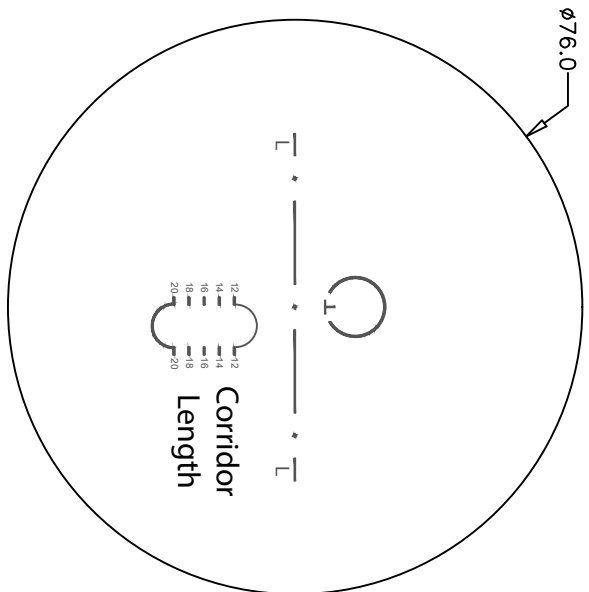

This image shows the difference between a conventional Single Vision Wrap lens and the Single Vision Wrap HD™ lens. In the conventional the pupil has an error of 0.25. However, Single Vision Wrap HD™ provides the wearer with accurate power in the pupil and almost in any gaze direction.

Add Crizal SunShield UV™ to your Wrap HD lenses for the ultimate combination of High Definition vision and UV protection! – PRODUCED IN HOUSE!

US OPTICAL

Suitable for regular and wrap designs

1 inch

ADVANCED HD™ / ULTIMATE HD™ / EXACTA HD™  
CENTRATION CHART