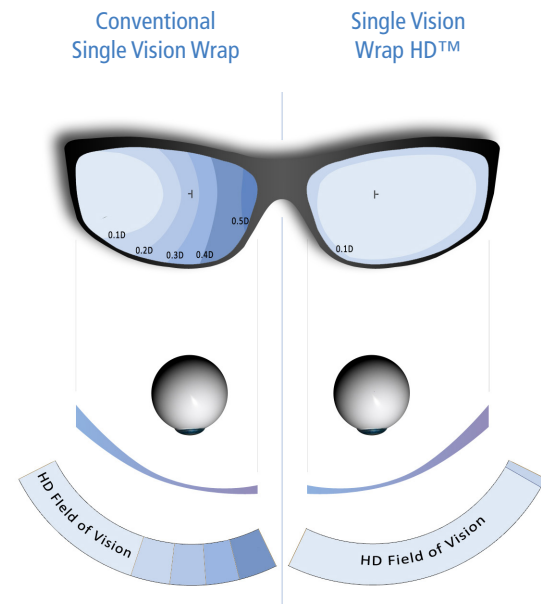

Single Vision wearers of wrap frames can now enjoy the same personalized High Definition benefits your progressive wrap wearers enjoy with Single Vision Wrap HD™ without peripheral distortions in their wrap conventional and sunglass frames.

## BENEFITS

- Lightest, thinnest best optical quality lens.
- Software design compensates for aberrations induced by oblique astigmatism (especially in the higher prescriptions).
- Field of Vision is wider up to 25-35%.
- Available in 6 & 8 base.
- Easy to edge for conventional, sport or sunglass frames.
- Personalized for each prescription, face and frame (measurements for pantoscopic Tilt, Vertex distance and Panoramic angle can be added).
- Available in at least 8 different materials.
- Zeiss AR coatings can be added to lenses.

## POWER RANGES: (By material and combined power limits)

Plastic:	+6.00 to -6.00	
Trivex:	+7.00 to -6.00	Cylinders: up to +/-5.00
Poly:	+7.00 to -6.00	Available in Polarized and Transitions
1.60:	+7.00 to -6.00	
1.67:	+7.00 to -6.00	
1.74:	+7.00 to -6.00	

This image shows the difference between a conventional Single Vision Wrap lens and the Single Vision Wrap HD™ lens. In the conventional the pupil has an error of 0.25. However, Single Vision Wrap HD™ provides the wearer with accurate power in the pupil and almost in any gaze direction.