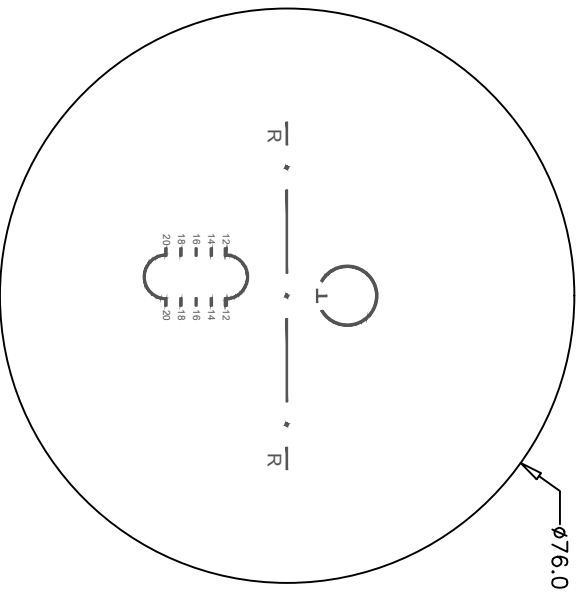

This image shows the difference between a conventional Single Vision Wrap lens and the Single Vision Wrap HD™ lens. In the conventional the pupil has an error of 0.25. However, Single Vision Wrap HD™ provides the wearer with accurate power in the pupil and almost in any gaze direction.

Add Crizal SunShield UV™ to your Wrap HD lenses for the ultimate combination of High Definition vision and UV protection! – PRODUCED IN HOUSE!

US OPTICAL

Suitable for regular and wrap designs

1 inch

ADVANCED HD™ / ULTIMATE HD™ / EXACTA HD™  
CENTRATION CHART