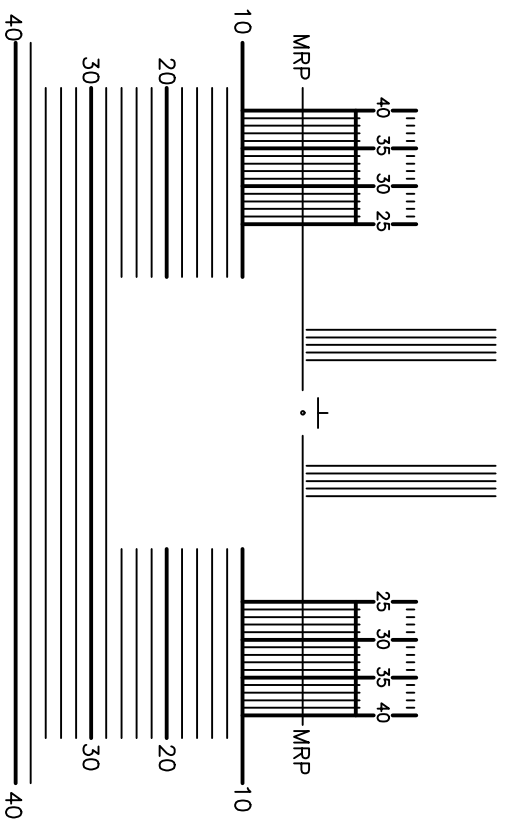

## POWER RANGES: (By material and combined power limits)

Plastic:	+6.00 to -6.00	
Trivex:	+7.00 to -6.00	Cylinders: up to +/-5.00
Poly:	+7.00 to -6.00	Available in Polarized and Transitions
1.60:	+7.00 to -6.00	
1.67:	+7.00 to -6.00	
1.74:	+7.00 to -6.00	

This image shows the difference between a conventional Single Vision Wrap lens and the Single Vision Wrap HD™ lens. In the conventional the pupil has an error of 0.25. However, Single Vision Wrap HD™ provides the wearer with accurate power in the pupil and almost in any gaze direction.

Add Crizal SunShield UV™ to your Wrap HD lenses for the ultimate combination of High Definition vision and UV protection! – PRODUCED IN HOUSE!

US OPTICAL

Suitable for regular and wrap designs

1 inch

ADVANCED HD™ / ULTIMATE HD™ / EXACTA HD™  
CENTRATION CHART